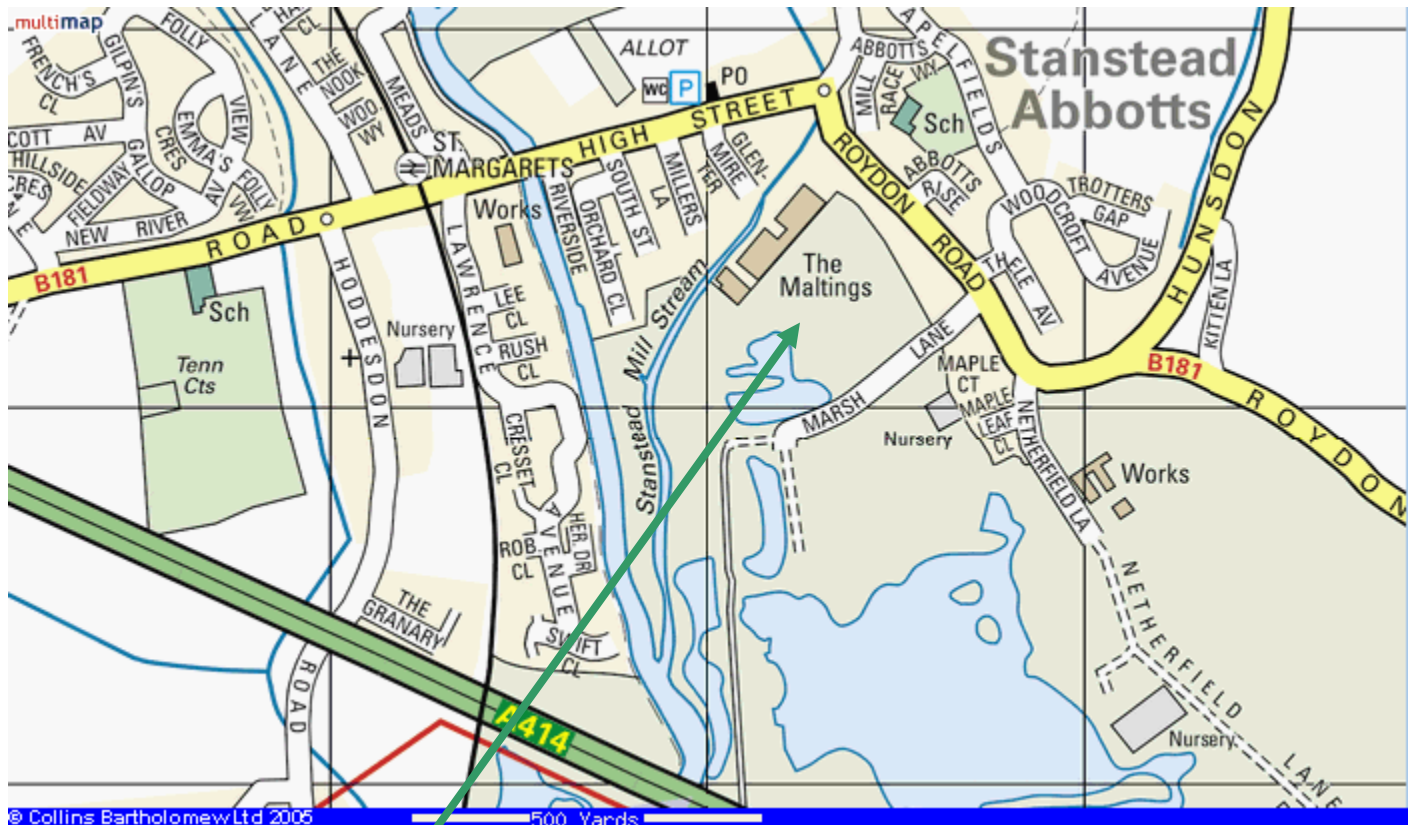

Proactive Education Recruitment
37 The Maltings
Roydon Road
Stanstead Abbots
Herts
SG12 8HG

Tel: 08456 448829
Fax: 08456 44 88 36
info@perecruitment.co.uk
www.perecruitment.co.uk

By Train to St Margarets Train Station:
(Take Hertford East Train from London Liverpool St)
Turn left when you come out of the station and walk down to the end of the High Street to the roundabout, turn right and walk down Roydon Road. The entrance to the Maltings is about 50 yards on your right hand side. After the gates, turn left and head round the side of the building where you will find door A.

By Car:
From the A10 Ware South Junction, proceed to the main roundabout and take the exit for Stanstead Abbots. Follow the road down the hill and into the village, proceed over the railway tracks next to St Margarets Train Station and then follow the instructions above.

PLEASE CALL US ON 08456 448829 WHEN YOU ARRIVE AT DOOR A